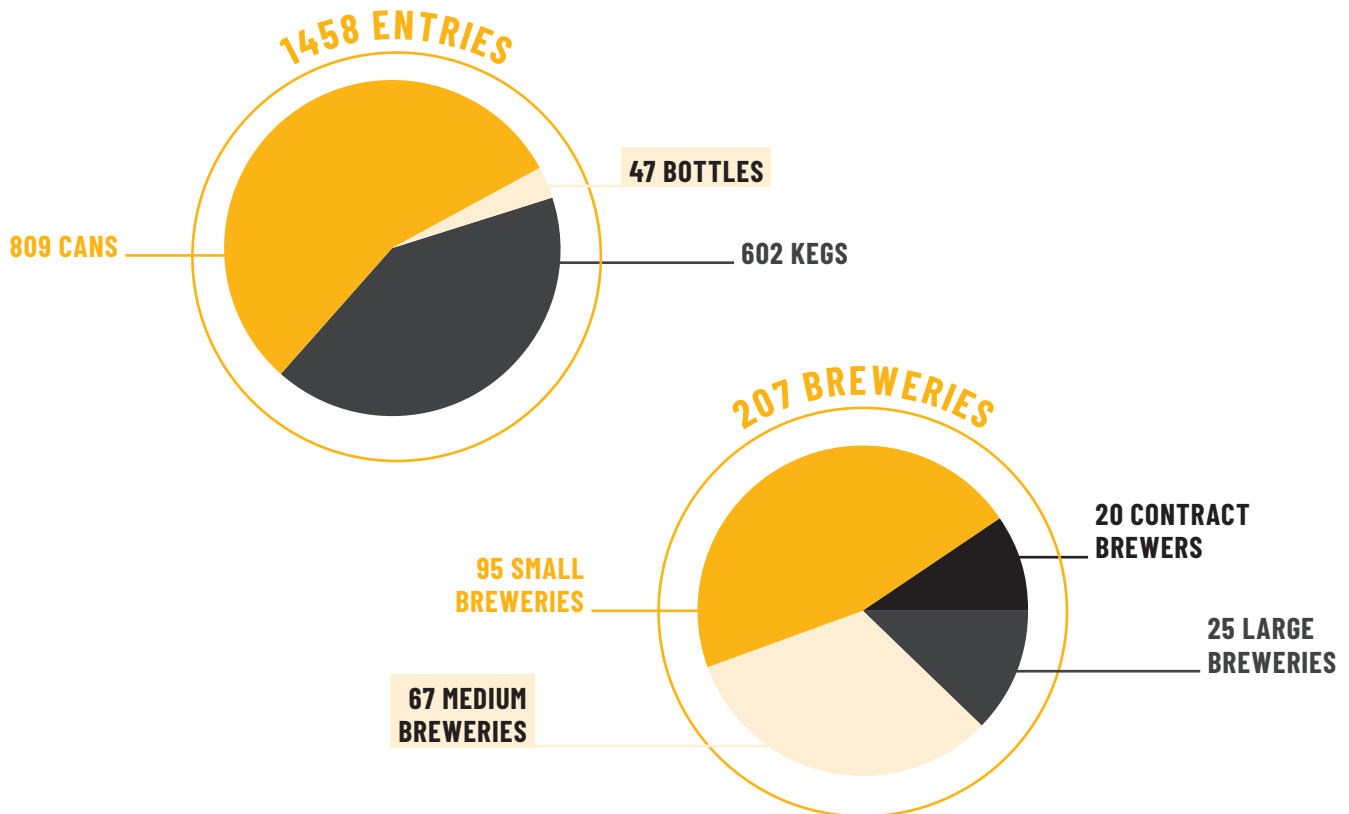

Working with brewers to

BLOW PEOPLE'S SOCKS OFF!

Since the
beginning of
the indie beer
movement

Proudly supporting The Indies

HOPS.COM.AU

COMPETITION STATISTICS

CLASS BREAKDOWN	GOLD	SILVER	BRONZE	TOTAL
Pale Ale	24	60	97	181
Amber-Dark Beer	17	38	52	107
Juicy-Hazy	16	48	51	115
Specialty	25	41	55	121
Lager	31	51	77	159
IPA (India Pale Ale)	23	55	68	146
European-Style Ale	3	9	13	25
NoLo	14	41	45	100
Strong Beer	19	35	30	84
Fruit & Funk	12	37	27	76
	184	415	515	1114

STATE BREAKDOWN	BREWERIES	ENTRIES	MEDALS
ACT	2	29	26
NSW	71	403	299
QLD	36	288	213
SA	18	125	101
TAS	7	70	54
VIC	54	420	324
WA	17	114	94
NT	2	9	3

KEGS · DATA · CARE

We're here to help brewers deliver their best beer.